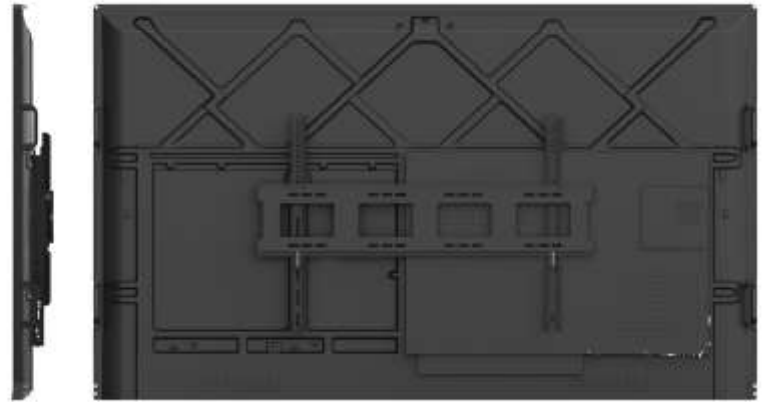

TOUCH ALL IN ONE PC, FOR EASY LEARNING

TA-75 TOUCH PANEL

- | | | | | | | | | | |
|--|--|--|--|--|--|---|--|--|--|
|  |  |  |  |  |  |  |  |  |  |
| Multitouch | 4K Resolution | Dual system | Google Play | Narrow frame | EClass Software | Ultra Durable | Anti-glare | LinkGo Software | ECO |

TOUCH ALL IN ONE PC, FOR EASY LEARNING

1. Screen characteristic

Appearance	Ultra-narrow aluminum alloy face frame design, anti-glare tempered glass
Overall dimensions	1707.1(L)*1025.6(W)×*93.2(T) mm
Consumption rate	≤320W(not including ops)
Standby power	≤1W
Voltage range	AC100-240V~50/60Hz
Net weight	61.8kg
Gross weight	81.3kg
Packaging size	L1873*W1197*T270mm
VESA	600 x400 mm

TOUCH ALL IN ONE PC, FOR EASY LEARNING

	1*Earphone
	1*USB2.0 touch
Front input interface	1*USB Touch
	1*HDMI
	3*USB3.0
Windows (optional)	
CPU	Intel core I5
RAM	4 GB
HDD	250GB

3. Display parameters

Display size	75inch (16*9)
Display type	DLED
Screen display size	1649.66 (H) * 927.94 (V) mm
Physical resolution	3840×2160
Display color	1.07 Million
Refresh rate	60HZ
Brightness	≥350 cd/m ²
Contrast	4000: 1 (Typ.)
Response time	6ms
Viewing angle	178°
Display protection	4mm full tempered high explosion-proof glass
Backlight life	50000 hours
Operating System support	Windows,Android,Linux,Max and Chrome